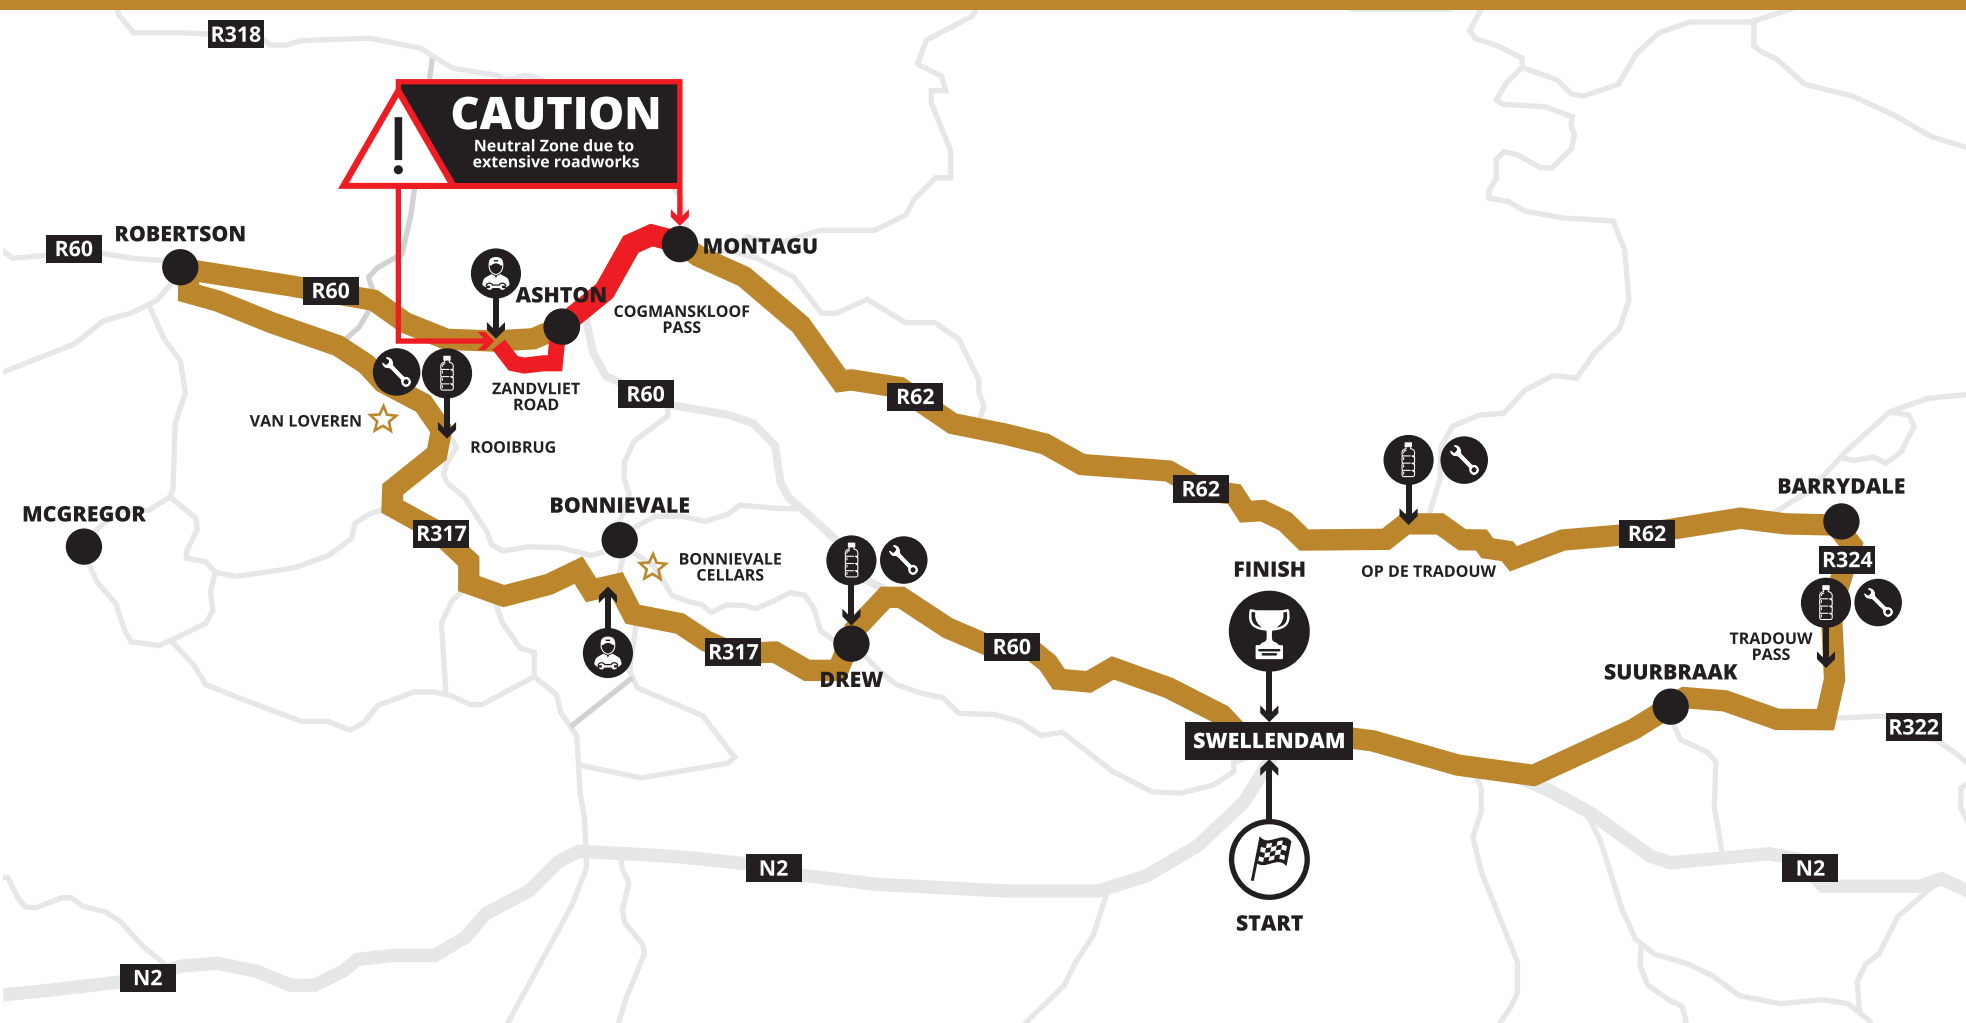

2021 Old Mutual Wealth Double Century Route Map

Map Icons

- Start Line
- Refreshment Station
- Team Support Zone
- Old Mutual Wealth Mechanic
- Finish Line

OLDMUTUAL WEALTH

DOUBLE CENTURY