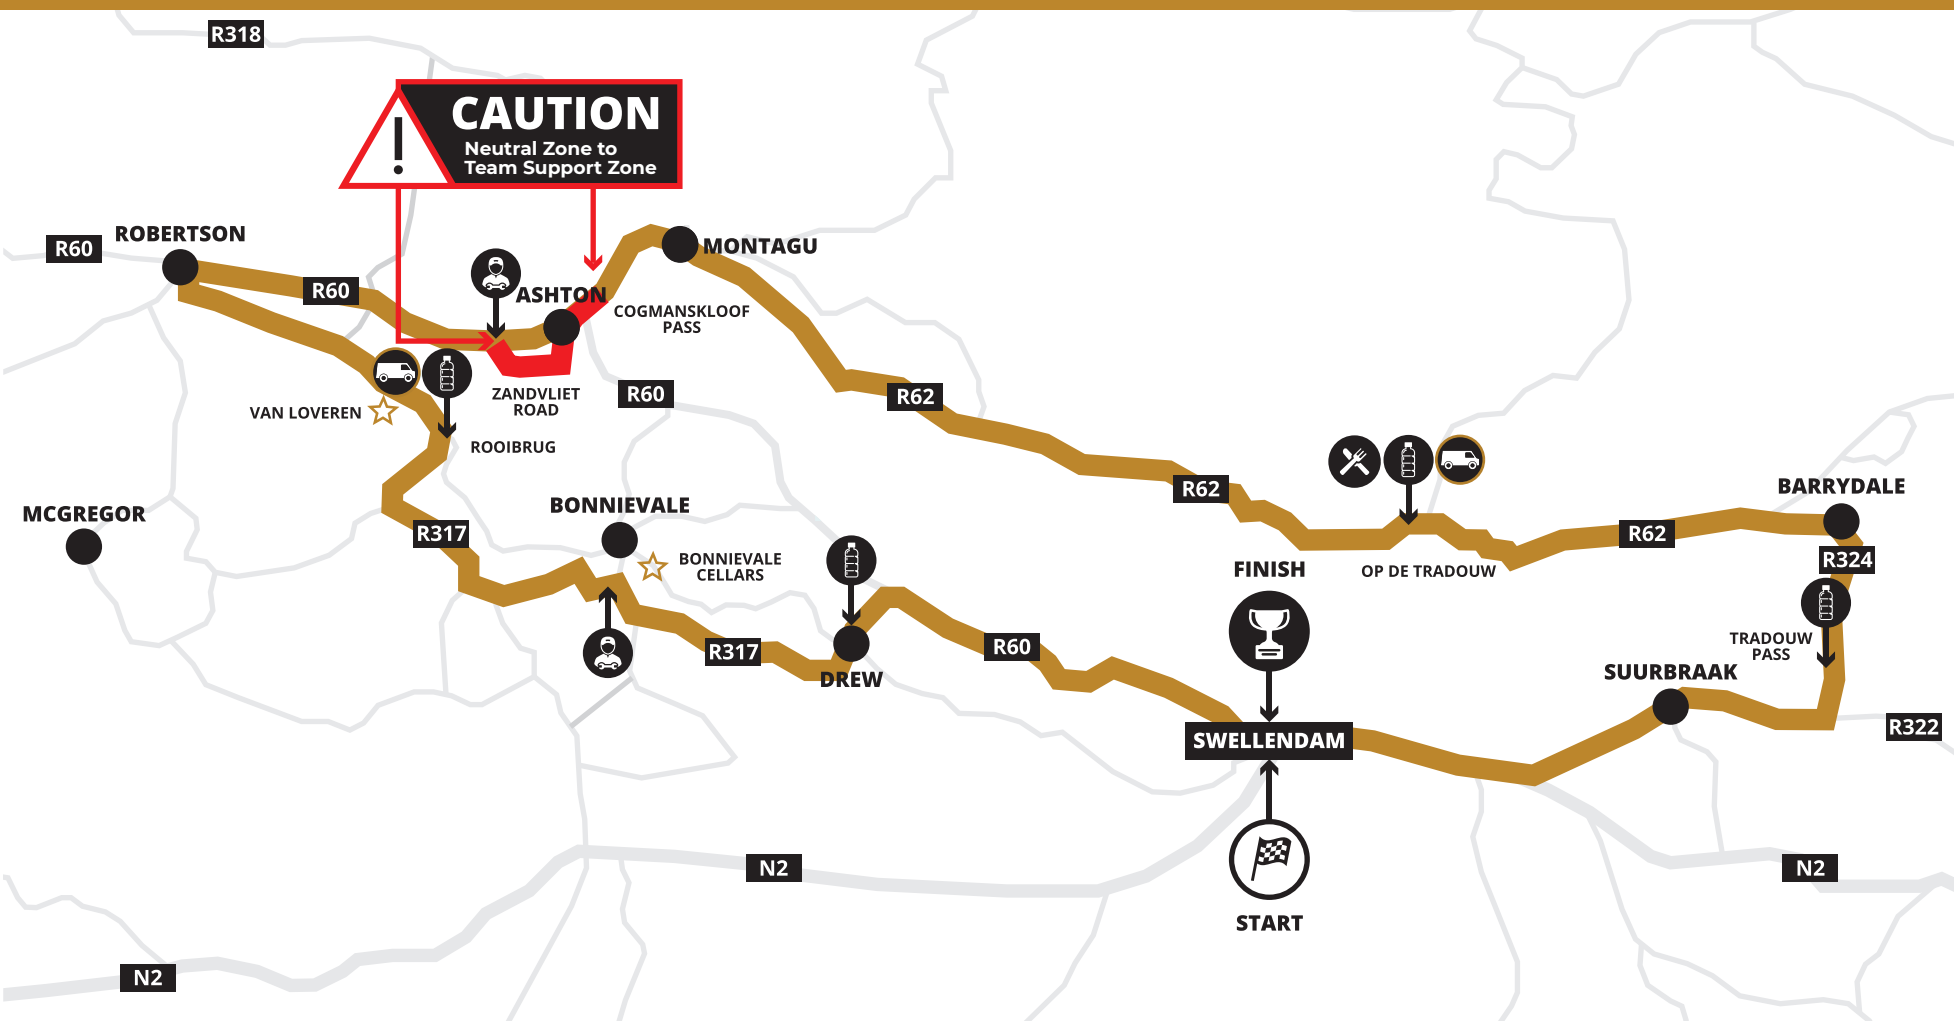

2022 Old Mutual Wealth Double Century Route

Map Icons

- Start Line
- Refreshment Station
- Feeding Station
- Team Support Zone
- Old Mutual Wealth Mechanical Support Vehicle
- Finish Line

OLDMUTUAL WEALTH

DOUBLE CENTURY