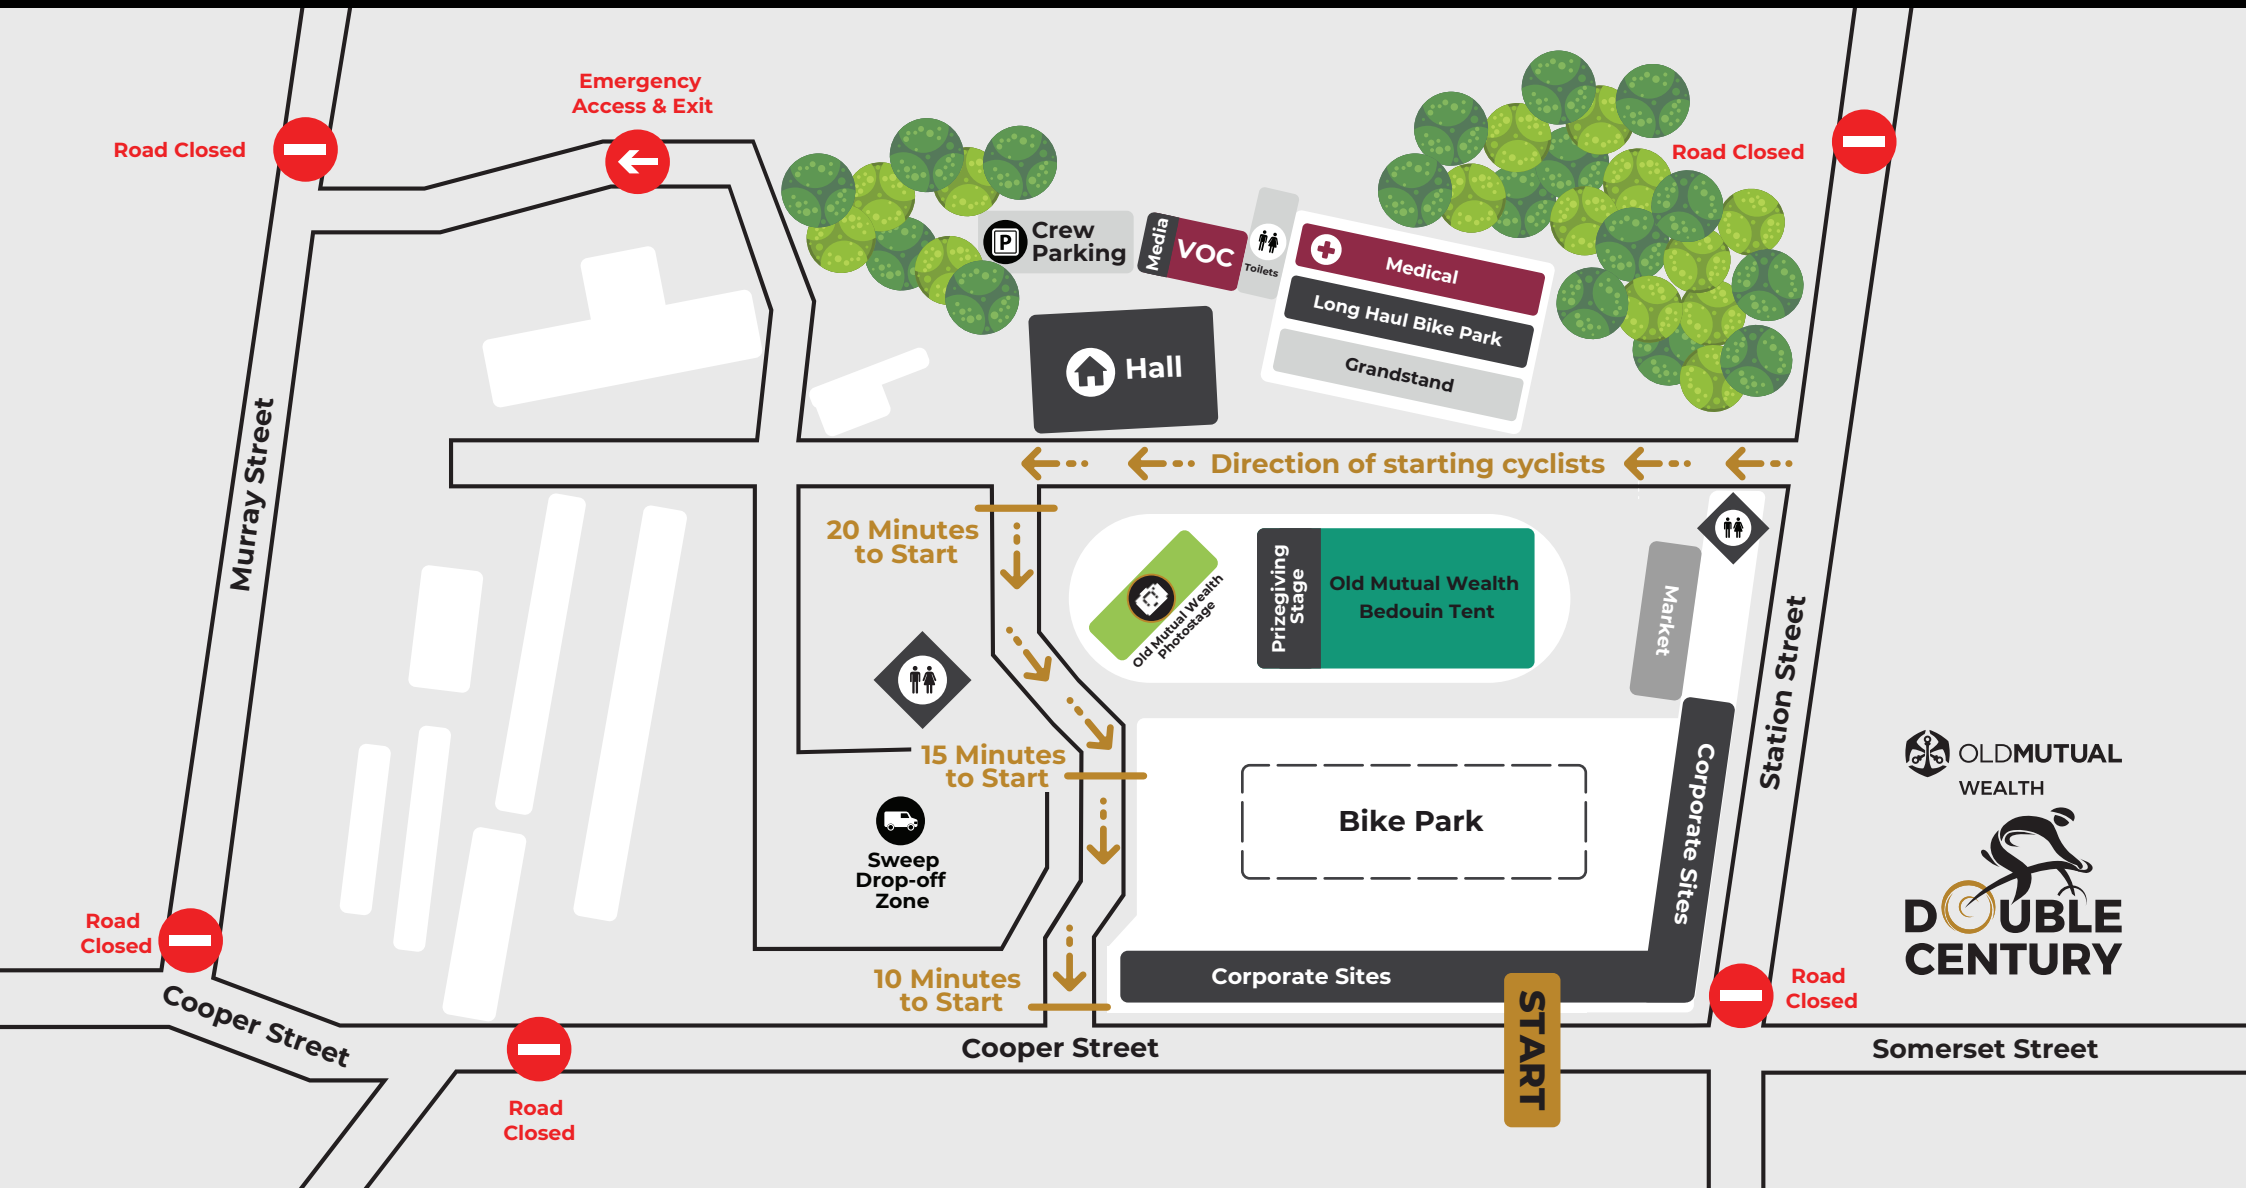

2023 Old Mutual Wealth Double Century Start Venue Map

Swellendam Show Grounds

Medical Emergencies: +27 87 820 5605

Visit Us: www.doublecentury.co.za