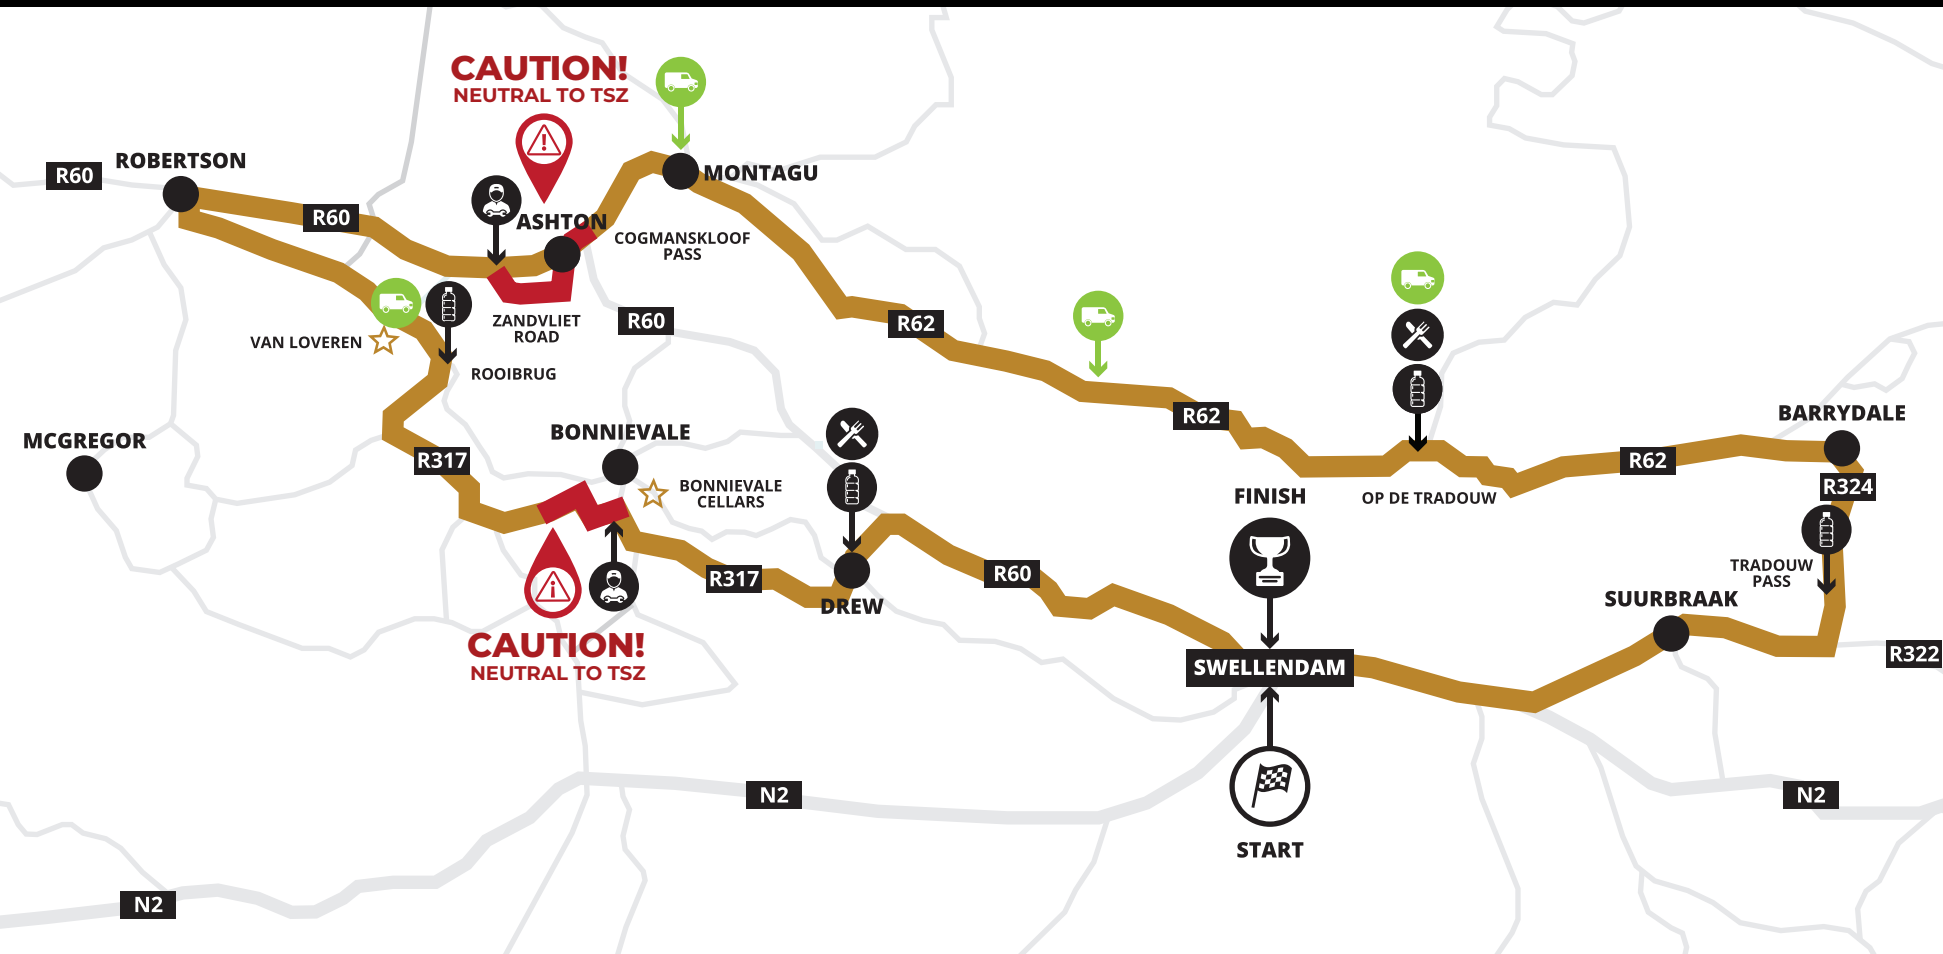

2023 Old Mutual Wealth Double Century Route Map

Map Icons

- Start Line
- Refreshment Station
- Feeding Station
- Team Support Zone
- Old Mutual Wealth Mechanical Support Vehicle
- Finish Line
- Neutral to Team Support Zone

OLD MUTUAL WEALTH
 DOUBLE CENTURY