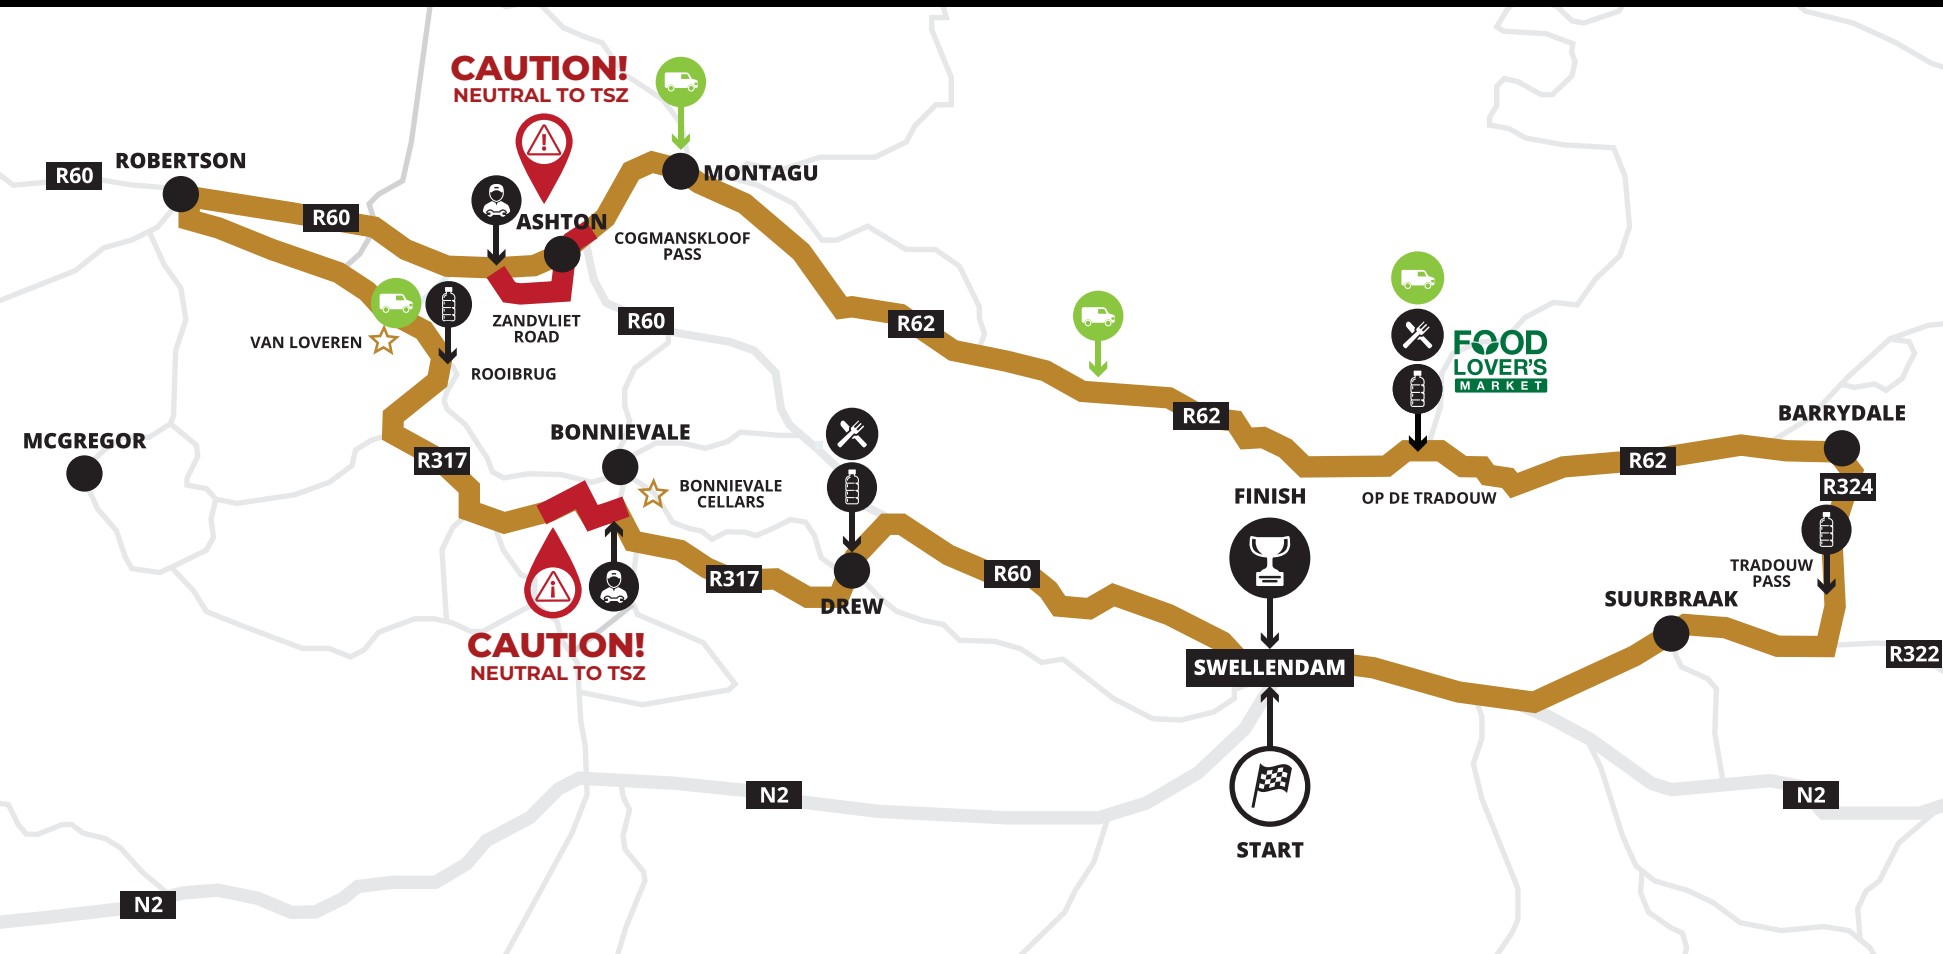

2023 Old Mutual Wealth Double Century Route Map

Map Icons

- Start Line
- Refreshment Station
- Feeding Station
- Team Support Zone
- Old Mutual Wealth Mechanical Support Vehicle
- Finish Line
- Neutral to Team Support Zone

OLD MUTUAL WEALTH
 DOUBLE CENTURY